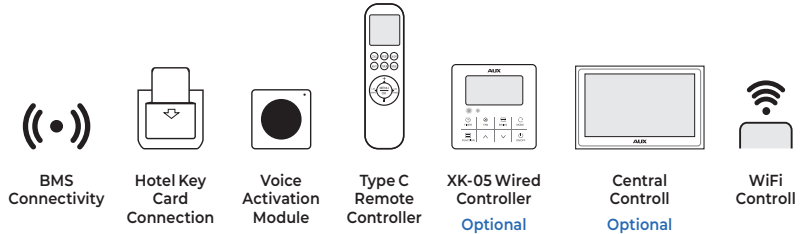

Specifications

Size			09K	12K	18K	24K
Model			ASW-H09B5C4/ CAR3DI-C3	ASW-H12C5C4/ CAR3DI-B8	ASW-H18E3D4/ CAR3DI-C0	ASW-H24F7A4/ CAR3DI-B9
Rated Capacity	Cooling	kW	2.7(0.6-4.0)	3.5(0.65-4.1)	5.4(1.3-5.9)	7.3(1.8-7.4)
	Heating	kW	3.3(0.8-4.2)	4.2(0.93-4.2)	5.8(1.3-6.1)	7.4(1.8-8.0)
	Dehumidifying	Kg/h	1	1	1.6	2.2
Rated Power Consumption	Cooling	kW	0.72(0.1-1.2)	0.87(0.13-1.55)	1.43(0.29-1.95)	1.7(0.23-2.3)
	Heating	kW	0.8(0.2-1.2)	1.06(0.23-1.30)	1.33(0.25-1.8)	2.3(0.23-2.53)
Rated Running Current	Cooling	A	3.7(0.56-5.32)	4.2(0.56-5.8)	6.4(2.2-6.8)	7.9(1-10)
	Heating	A	4.0(1.02-5.32)	4.8(1.0-6.3)	6.1(2.0-8.0)	10.5(1-11)
Max. Input Power		kW	1.6	1.5	2.4	3.2
Max. Input Current		A	9	9.0	12	16
Pdesign-cooling (kW)		/	2.7	3.5	5.4	6.1
Pdesign-heating (kW)-warmer		/	2.6	3.4	5.4	6.8
Annual power consumption-cooling (kwh/a)		/	112	145	215	246
Annual power consumption-heating (kwh/a)-warmer		/	617	866	1303	1763
SEER		/	8.5	8.5	8.8	8.7
ENERGY LEVEL		/	A+++	A+++	A+++	A+++
SCOP		/	5.9	5.5	5.8	5.4
ENERGY LEVEL		/	A+++	A+++	A+++	A+++
Power supply source		V/Ph/Hz	220-240V-1-50Hz	220-240V-1-50Hz	220-240V-1-50Hz	220-240V-1-50Hz
Refrigerant		/	R32	R32	R32	R32
Refrigerant Charged		g	550	600	1030	1200
Air Flow Volume		m3/h	700	650	1000	1300
Noise level IDU		dB (A)	54	56	56	62
Noise level ODU		dB (A)	61	62	63	65
Indoor unit weight (Net)		Kg	8	8	13	14
Outdoor unit weight (Net)		Kg	22.5	24.5	28.5	41
IDU Fan motor	Rated Output Power	W	18	18	30	50
Compressor type		/	rotary	rotary	rotary	rotary
Compressor Brand		/	GMCC	GMCC	SANYO	GMCC
ODU Fan motor	Rated Power	W	35	35	40	65
IDU Net Dimension (WxDxH)		mm	774*299*202	834*299*202	1145*331*230	1145*331*230
IDU Packing Dimension (WxDxH)		mm	831*371*282	891*371*282	1210*400*327	1210*400*327
ODU Net Dimension (WxDxH)		mm	709*280*536	705*279*530	785*300*555	900*700*350
ODU Packing Dimension (WxDxH)		mm	825*345*595	825*345*595	903*382*615	1015*762*425