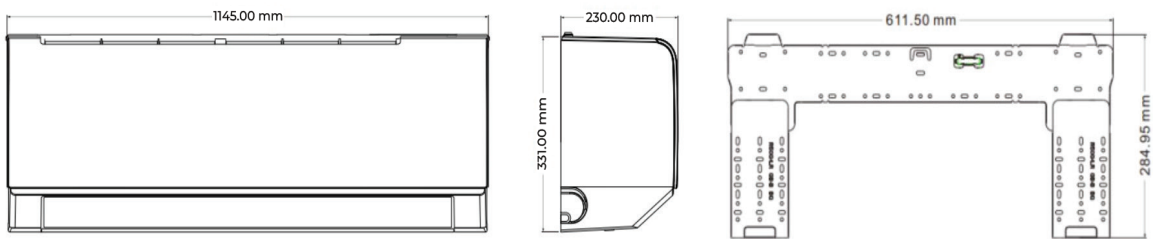

18K AUX-RAC-18JTypeC/l