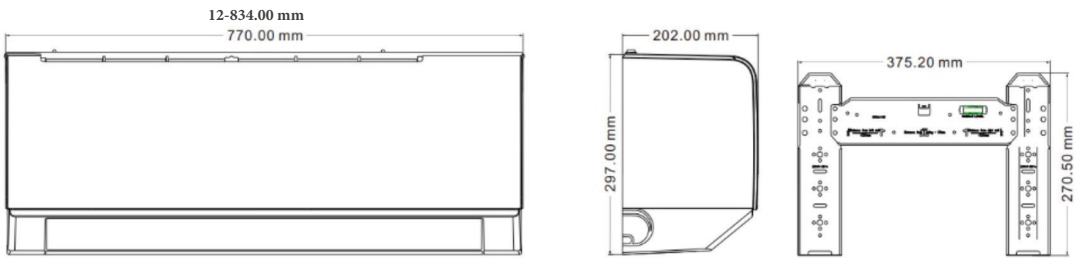

Type C

Indoor Dimensions

9K,12K AUX-RAC-09TypeC, AUX-RAC-12TypeC/l