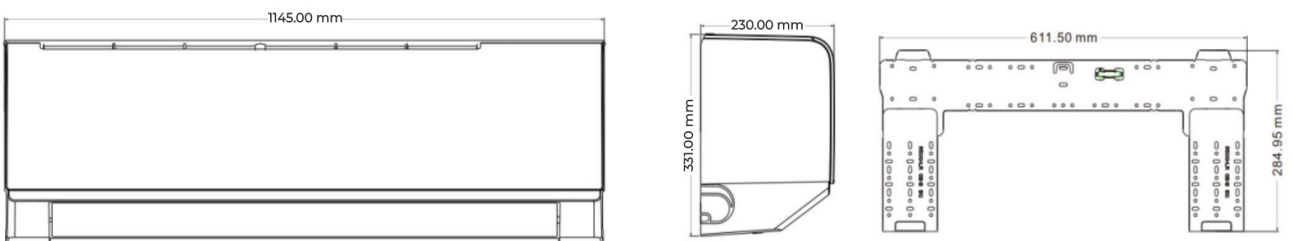

Type C

Indoor Dimensions

9K,12K AUX-RAC-09TypeC, AUX-RAC-12TypeC/l

18K AUX-RAC-18JTypeC/l

24 K AUX-RAC-24JTypeC/l

Type C

Outdoor Dimensions

9K,12 K AUX-RAC-09TypeC/O , AUX-RAC-12TypeC/O