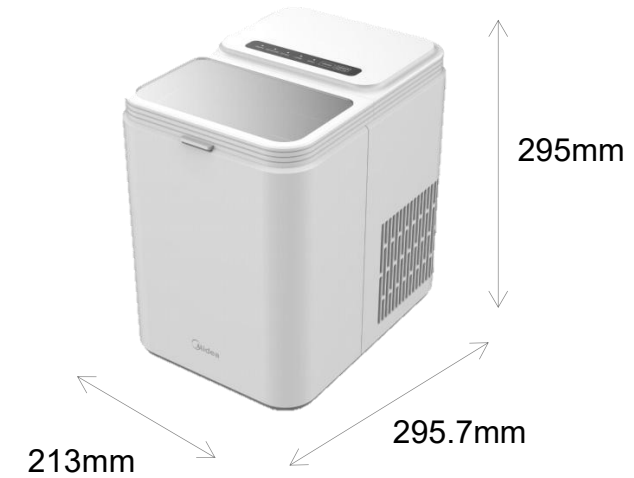

# MERI12BG01EU - Bullet Ice Maker 12KG – EAN: 6940461943970

## Specification

Daily Ice Production	12kg(26.5lbs)
Ice Cube Size	8pcs*(24*33/23*32)mm
Dimension (W*D*H) (mm)	213.4*291.4*295
Ice Storage Capacity	1lbs
Water Capacity	1.3L
Ice Making Time	6min/cycle
Control Type	Electronic
Loading Q'ty 40HQ	2409pcs

## Key Features:

- Fast-ice making
- 2 Size of bullet ice
- Auto-shut off
- Ice full indication
- Digital display
- Auto cleaning
- Removable basket
- Ice scoop included

Polar White