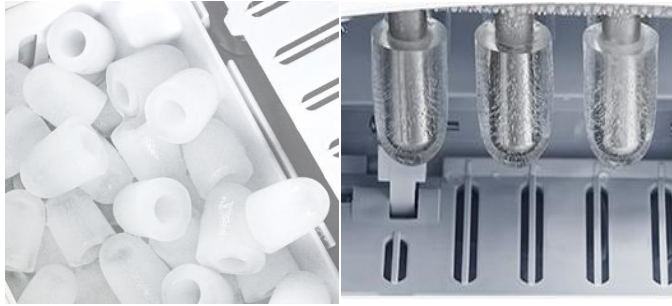

Bullet Ice Maker Features

Fast-ice making

Take just 6-10 minutes each round to form bullet-shaped ice cubes, produce big pounds of ice a day